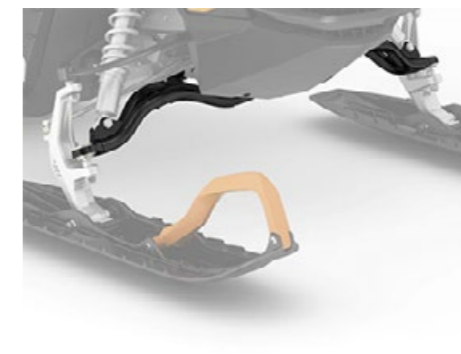

CURVED A-ARMS

860201679 • 921 mm
860202345 • 996 mm NEW
459 €

Redesigned to be more effective. Provides more clearance for less drag in deep snow. Reduces damage from objects hidden below the snow. Quick-disconnect sway bar kit included.

RADIEN / RADIEN-X