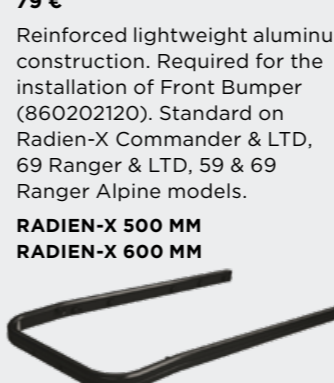

HEAVY DUTY FRONT BUMPER

860201819
79 €
Reinforced lightweight aluminum construction. Required for the installation of Front Bumper (860202120). Standard on Radien-X Commander & LTD, 69 Ranger & LTD, 59 & 69 Ranger Alpine models.

**RADIEN-X 500 MM
RADIEN-X 600 MM**

HITCH BUMPER

860201424 • For BoonDocker RE 3900 and Xterrain RE 3900 (until 2021)
860201250 • For BoonDocker RE 3700 (until 2021)
860201433 • For Rave RE (until 2019)
860201471 • For Xtrim RE and Rave RE (2020->)
119 €

Required for hitch use
RADIEN

SIDE BUMPER

860202189 • Black
860202228 • Orange
Radien-X 600 mm

860202190 • Black
Radien-X 500 mm
299 €

Protects side panels while still allowing access to them. Need also front bumper 860202120.

**RADIEN-X 500 MM
RADIEN-X 600 MM**