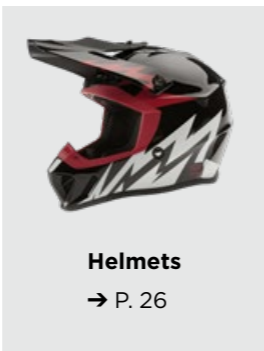

Helmets
→ P. 26