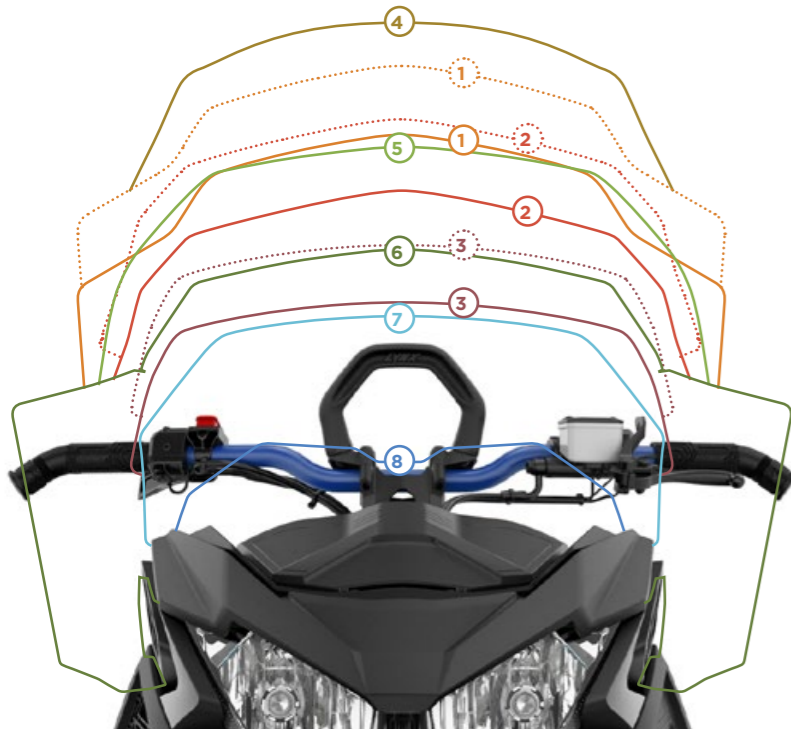

RADIEN / RADIEN-X

EASILY CHOOSE YOUR IDEAL WINDSHIELD

ADJUSTABLE WINDSHIELDS	Lowest Position	Highest Position
1 HIGH TO EXTRA HIGH	58.5 cm	63.5 cm
2 MEDIUM TO HIGH	48.5 cm	58.5 cm
3 LOW TO MEDIUM	37 cm	43 cm